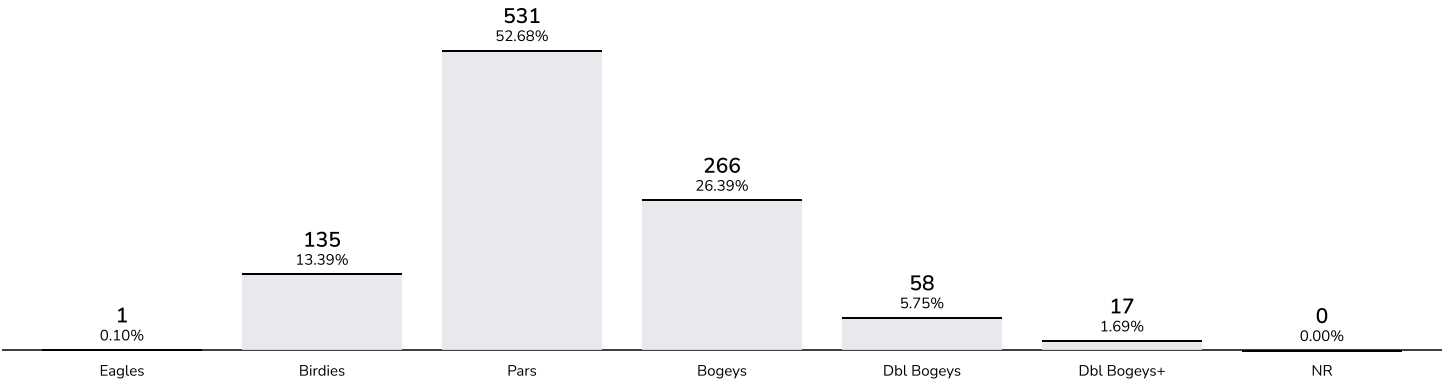

Space City Classic (Men)

Round: 3 | Date: Feb 24 | Type: Stroke Play

Gus Wortham Park GCS - Houston - TX | Gus Wortham Park GC | New Custom Tee | 6,351 yds | Par 71

Scoring Totals

Hole by Hole Scoring

Hole	Par	Yards	Eagles	Birdies	Pars	Bogeys	Double Bogeys	Worse	NR
1	4	357	0	7	36	11	2	0	0
2	5	495	0	25	20	7	3	1	0
3	5	515	0	14	32	9	1	0	0
4	4	475	0	3	29	20	4	0	0
5	3	189	0	3	37	14	2	0	0
6	4	417	0	2	32	17	3	2	0
7	4	395	0	1	21	21	8	5	0
8	3	136	0	8	35	11	2	0	0
9	4	295	0	6	30	17	2	1	0
10	3	139	0	10	34	11	1	0	0
11	4	390	0	3	22	25	5	1	0
12	4	310	0	7	30	14	5	0	0
13	4	320	0	3	34	15	3	1	0
14	4	396	0	5	35	11	4	1	0
15	4	380	0	7	28	17	4	0	0
16	3	249	0	1	29	24	2	0	0
17	5	531	1	27	23	4	1	0	0
18	4	362	0	3	24	18	6	5	0